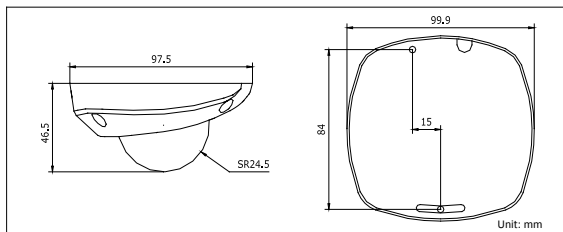

DS-2CD7153-E 2 MP Network Mini Dome Camera

Key features

- 1/3" progressive scan CMOS
- H.264 / MPEG4 / MJPEG video compression
- Up to 2 megapixel resolution
- HD 720P real time video
- Day / night auto switch
- PoE
- 3-axis adjustment

Dimensions

Specifications

DS-2CD7153-E	
Camera	
Image sensor	1/3" progressive scan CMOS
Min. illumination	0.5 lux@F1.2, AGC on, 0.1 lux@F1.2, AGC on, sens-up × 5 1.1 lux@F1.8, AGC on, 0.2 lux@F1.8, AGC on, sens-up × 5
Shutter time	1/25s ~ 1/100,000s
Lens	4 mm @F1.8 (2.8, 6, 8mm optional) Angle of view: 71°
Lens mount	M12
Angle adjustment	Pan: ± 15°, tilt: 0 ~ 90°, rotation: ± 15°
Day & night	Electronic
Compression standard	
Video compression	H.264 / MPEG4 / MJPEG
Bit rate	32 Kbps ~ 16 Mbps
Dual stream	Yes
Image	
Max. image resolution	1600 x 1200
Frame rate	50 Hz: 12.5 fps (1600 × 1200) 12.5 fps (1600 × 912) 25 fps (1280 × 960) 25 fps (1280 × 720) 60 Hz: 15 fps (1600 × 1200) 15 fps (1600 × 912) 25 fps (1280 × 960) 30 fps (1280 × 720)
Image settings	Saturation, brightness, contrast adjustable through client software or web browser
Network	
Network storage	NAS (iSCSI optional)
Alarm trigger	Motion detection
Protocols	TCP/IP, HTTP, DHCP, DNS, DDNS, RTP/RTSP, PPPoE, SMTP, NTP (SNMP, HTTPS, SIP, FTP, SRTP, 802.1x, IPv6 optional)
Security	Password protection, watermark
System compatibility	ONVIF, PSIA, CGI
Interface	
Communication interface	1 RJ45 10M / 100M ethernet port
Reset button	Yes
General	
Operating conditions	-10°C ~ 60°C (14°F ~ 140°F) Humidity 90% or less (non-condensing)
Power supply	12 VDC ± 10%, PoE (802.3af)
Power consumption	4W max.
Impact protection	IEC60068-275Eh, 50J; EN50102, up to IK10
Weather-proof rating	IP66
Dimensions	99.9 × 97.5 × 46.5 mm (3.93" × 3.84" × 1.83")
Weight	250g (0.55 lbs)